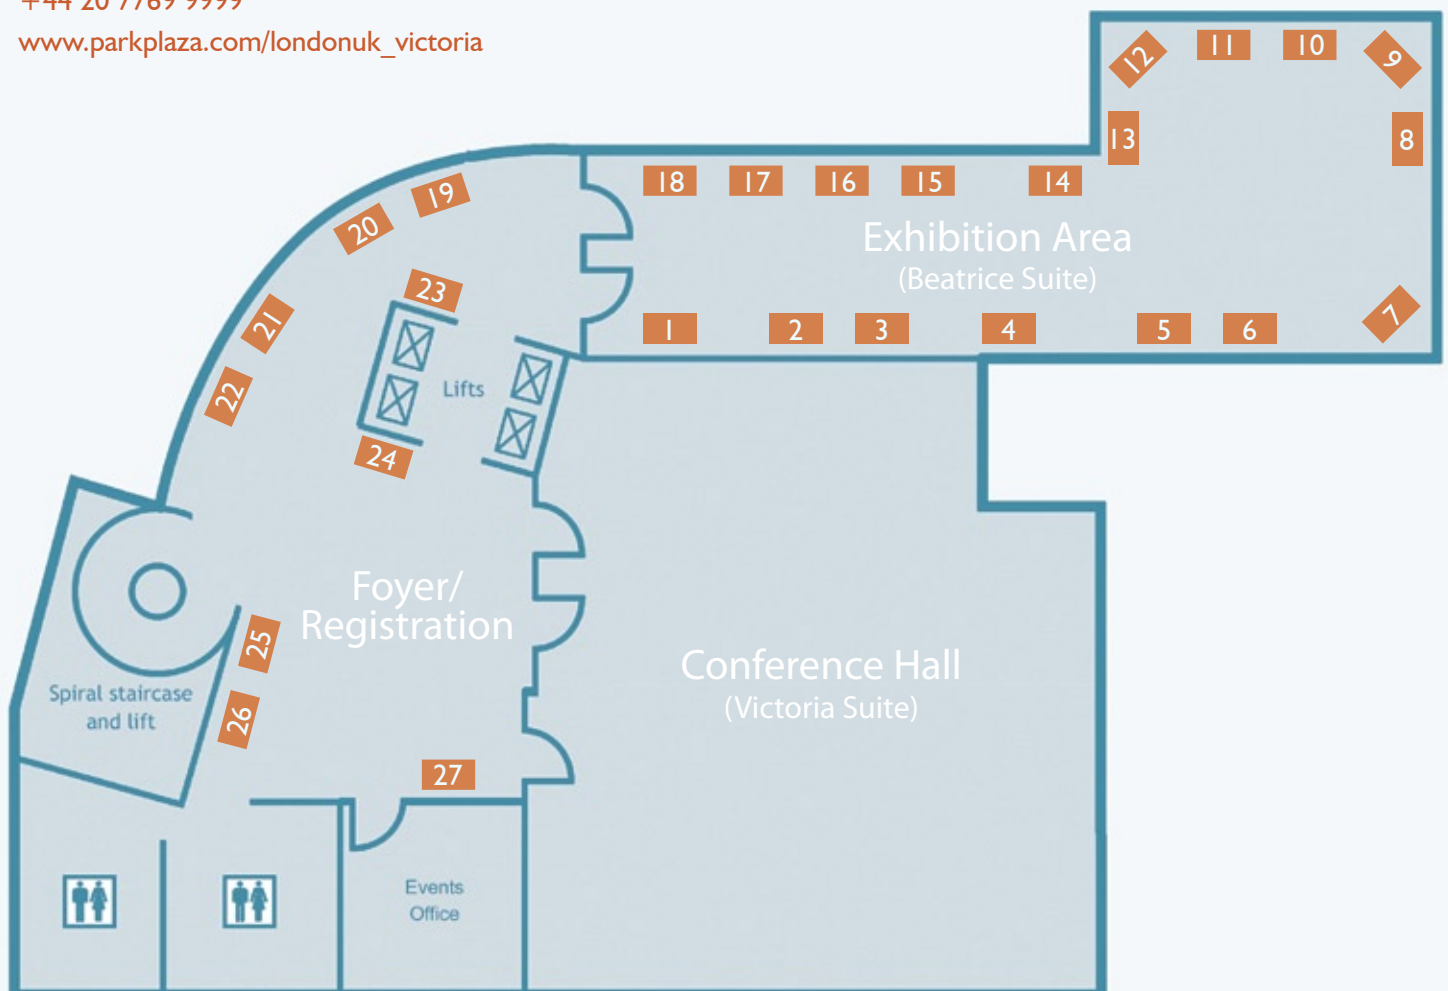

Park Plaza Victoria Hotel Floorplan

A modern and stylish venue in central London with excellent transport links

The conference and exhibition areas are self-contained, providing an ideal networking space for delegates and exhibitors

Park Plaza Victoria Hotel

239 Vauxhall Bridge Road, London SW1V 1EQ, UK

+44 20 7769 9999

www.parkplaza.com/londonuk_victoria

Note: Booths 1-4 and 14-18 have a maximum height of 2.4m